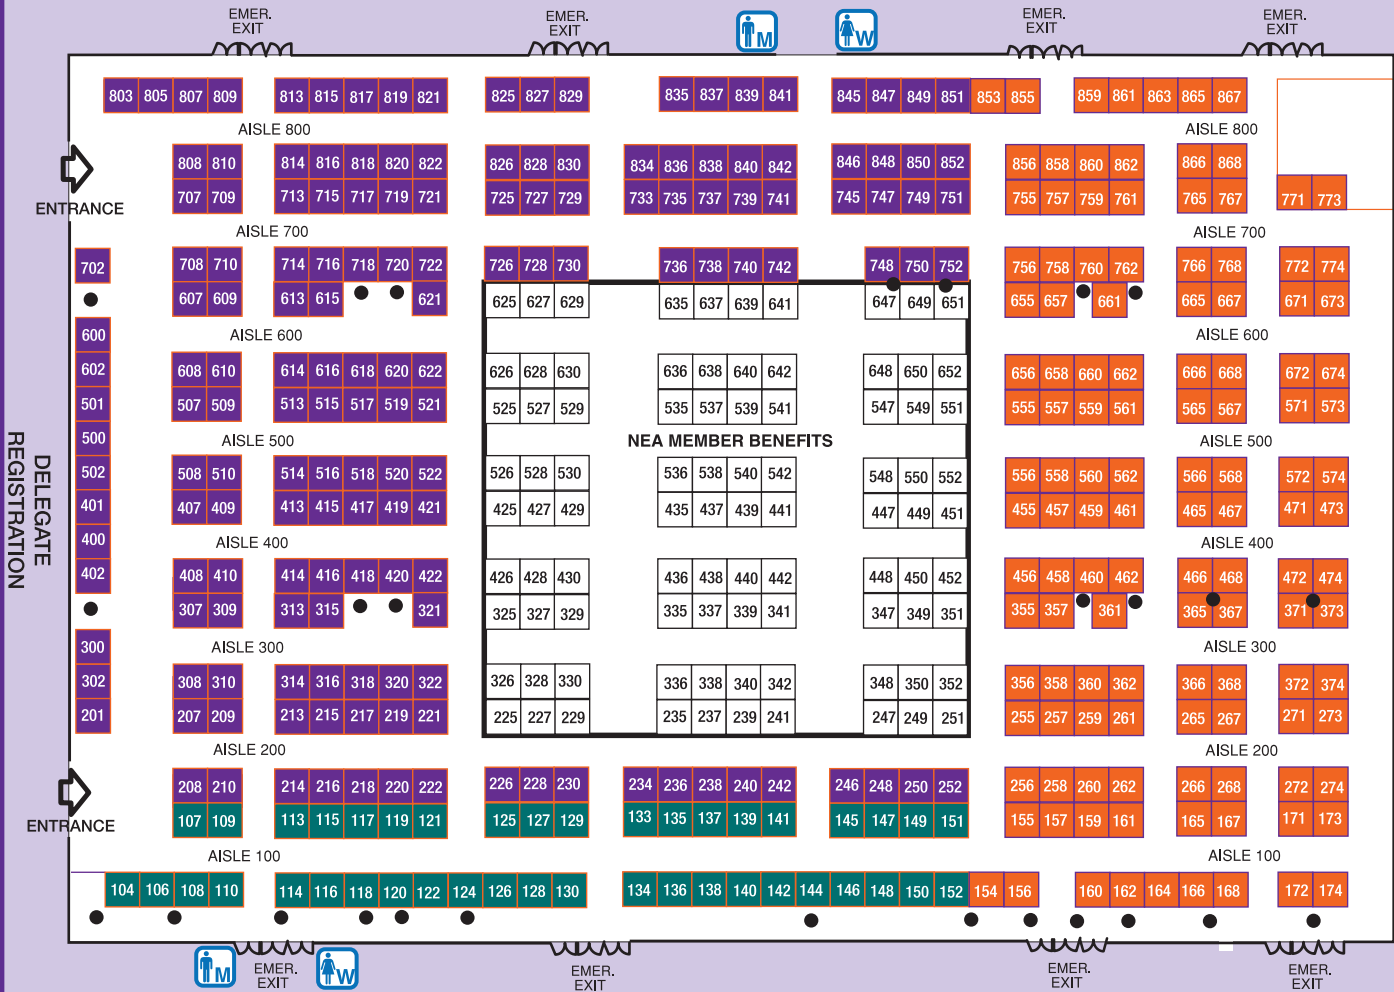

# McCormick Place Convention Center, Chicago, Illinois

## NEA EXPO '11 June 30– July 2, 2011

\$13.00 per square feet for inline booths  
 \$14.00 per square feet for corner booths

### Exhibit Areas

- Consumer Products Exhibits
- Educational Products & Consumer Services Exhibits
- Green Products and Services
- NEA Member Benefits Solution Center

### Exhibit Hours

June 30, 9 a.m. to 5 p.m. (Thursday)  
 July 1, 9 a.m. to 5 p.m. (Friday)